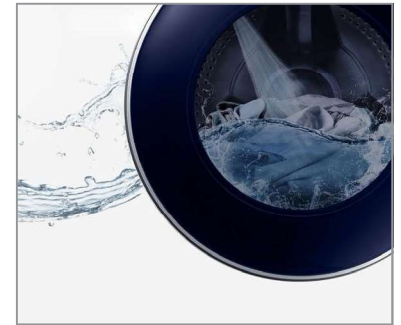

WW25B6800AW/AC

SAMSUNG

2.9 cu. ft., 24" Front-Load Washer

Signature Features

Steam Washing

Powerful steam helps to remove stains, reducing the need for pre-treatment.

SuperSpeed®

Over 30% faster wash cycle.*

Wash a full load in only 40 minutes.

Laundry gets done quicker without loss of performance.

VRT™ – Vibration Reduction Technology

Virtually silent washing.

So quiet, you'll hardly know your washer is on.

Available Colour

White

Steam Wash

SuperSpeed®

Features

- Steam Wash
- SuperSpeed®
- VRT™ – Vibration Reduction Technology
- Smart Care
- Self Clean+
- Swirl+ Drum
- Digital Inverter Motor
- 1400 RPM Maximum Spin Speed
- Internal Water Heater
- 12 Preset Wash Cycles
- 8 Options

DV25B6800HW

SAMSUNG

4.0 cu. ft. 24" Front-Load Electric Dryer (Heat Pump)

Signature Features

Smart Care

Troubleshoot with your smartphone. Perform a quick diagnosis of your washer and dryer right from your smartphone.*